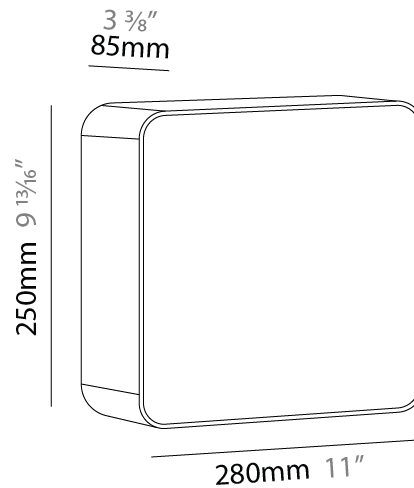

PROJECT	_____
TYPE	_____
SPECIFIER	_____
QUANTITY	_____
DATE	_____

CUBE SURFACE

D72002- _____ - _____
base number   Color   Finish
                         Temperature   Options

1. To build a product code in our configurator select the specify button on the base model # product page
2. To build a manual product code on this datasheet choose from the options listed below in blue font and add the suffix to the base model #

GENERAL

Series: Cube
Brand: Tunto
Division: Design
Mounting Type: Surface
Mounting Location: Wall / Ceiling
Subcategory: Ambient

PHYSICAL

Shape: Rectangle
Length (mm): 280
Length (in): 11
Height (mm): 165
Depth (mm): 250
Height (in): 6 1/2
Depth (in): 9 13/16
Light Distribution: Direct
Diffuser: Opal
Fixture Finish: BIR / OAK / WAL
Fixture Material: Wood

ELECTRICAL

Lamp Type: LED
Input Wattage (W): 20
Dimming: Tri-Mode (Non-Dimming and Phase Dimming (120Vac only) and 0-10V Dimming)
Driver Included: Yes
Driver Location: Integrated
Driver Type: Constant Current - Universal
Driver Class: Class 2
Input Voltage (V): 120 - 277
Constant Current (MA): 700

LED

Color Temperature (°K): 2700 / 3000 / 4000
Nominal Lumen (lm): 1000
CRI: >93 CRI
Lamp Life (hrs): 50000

OPTICAL

RATINGS AND CERTIFICATIONS

Certified By: Certified for North American Standards
IP rating: IP20